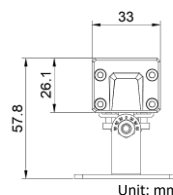

Grille Louvre