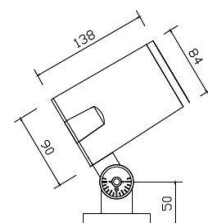

Outdoor

Laser Spot 12 SP95-F18WA12Q24-LV

Specification sheet

Indoor | Outdoor

KKDÖ ITALY

Dimension(L*W*Hmm)	Ø84 x 138mm
Chip	Cree
CCT	3000K
CRI	Ra≥90
LED LUMEN(Im)	1646lm(without louver) 726lm(with louver)
Intensity(od)	12802cd
Beam Angle(FWHM°)	12°
Beam Angle(°)	24°
Rotation Angle(°)	0-355°
MacAdam	≤5 steps
Material	Aluminium
Color/ Finishing Driver	Matte gray
Driver	Internal
Control	ON/OFF / DALI / 1-10V / DMX
IP&IK	IP65、IK05
Installation	Adjustable
Certificate	CE
Maximum Temperature	40°C~50°C
Product Salt Spray Test Duration	>1000h
Life time in hours	50000h
Accessory	Anti-glare louvre

Unit: mm

PRODUCT DATA

@ 3000K

Power Consumption	18W
Supply voltage	24V DC / 220V AC

Luminaire body material: 6061 aluminum (processed by CNC technology);
Stainless steel (U-shaped bracket type); Die-cast aluminum (base-mounted type);
All brackets are equipped with a graduated scale and mechanical aiming lock;
Anti-glare louvers design for different optics, High efficiency;
Surface color of luminaire: Matte gray;