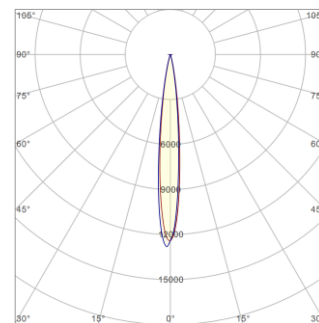

Outdoor

Laser Spot 12 SP95-F18WA12Q24-LV

Specification sheet

Indoor | Outdoor

KKDÖ ITALY

Dimension(L*W*Hmm)	Ø84 x 138mm
Chip	Cree
CCT	3000K
CRI	Ra≥90
LED LUMEN(Im)	1646lm(without louver) 726lm(with louver)
Intensity(od)	12802cd
Beam Angle(FWHM°)	12°
Beam Angle(°)	24°
Rotation Angle(°)	0-355°
MacAdam	≤5 steps
Material	Aluminium
Color/ Finishing Driver	Matte gray
Driver	Internal
Control	ON/OFF / DALI / 1-10V / DMX
IP&IK	IP65、IK05
Installation	Adjustable
Certificate	CE
Maximum Temperature	40°C~50°C
Product Salt Spray Test Duration	>1000h
Life time in hours	50000h
Accessory	Anti-glare louvre

Unit: mm

PRODUCT DATA

@ 3000K

Power Consumption	18W
Supply voltage	24V DC / 220V AC

Luminaire body material: 6061 aluminum (processed by CNC technology);
Stainless steel (U-shaped bracket type); Die-cast aluminum (base-mounted type);
All brackets are equipped with a graduated scale and mechanical aiming lock;
Anti-glare louvers design for different optics, High efficiency;
Surface color of luminaire: Matte gray;