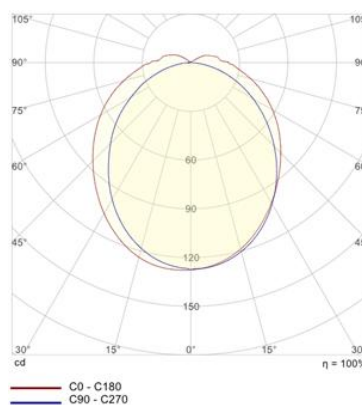

PERFORMANCE DATA @3000K

R1	R2	R3	R4	R5	R6	R7	R8	R9	R10	R11	R12	R13	R14
99	97	96	97	98	92	90	85	71	96	99	81	99	99