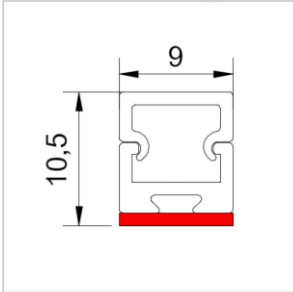

FIXING OPTIONS

3M Tape fixing