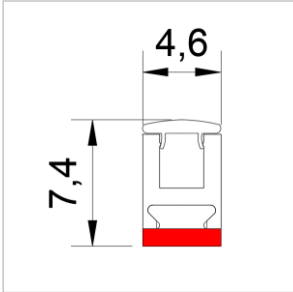

FIXING OPTIONS

3M Tape fixing