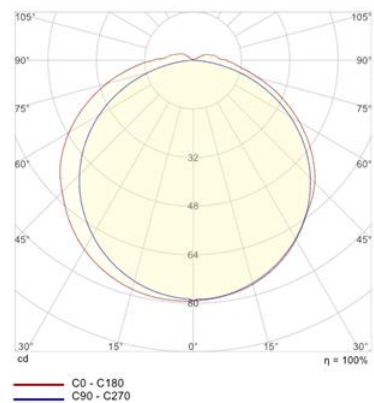

NEX MINI

Linear

Specification sheet

Indoor | Surface

24V DC | L70 B10 >50000h | CE | III | RoHS Compliant | LM79 Tested | LM80 Tested | TM-30 Results

| | |
|-------------------------------|--|
| Dimension | H6.4mm x W4.6mm |
| PCB Increment | 25mm (max 2000mm) |
| LED/m | 240 |
| Cover/Optics | Diffused / 100° |
| CCT | 2700K / 3000K / 3500K / 4000K |
| Bin | 3-Step MacAdam Ellipse |
| CRI | 90 |
| TM 30-15 R_q | 97 |
| TM 30-15 R_f | 89 |
| Lifetime | 50,000 hours @ 25°C |
| Operating Temp. | Ta = -25 to 50°C (TC max = 80.1°C) |
| IP Rating | IP20 |
| Finish | Silver anodized |
| Mounting | 3M Tape / Magnet Mounting |
| Power feed | Hardwire tails or male/female connectors |
| Control | 0-10V / 1-10V / DMX / DALI |
| Certification | CE |
| Warranty | 3 Years |

Unit: mm

| | |
|--------------------------|------------|
| PRODUCT MODEL | @ 3000K |
| Supply voltage | 24V DC |
| Power Consumption | 9.5 W/m |
| Lumen/m | 715 lm/m |
| Lumen/W | 75.26 lm/W |

PERFORMANCE DATA @3000K