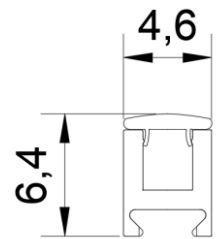

NEX MINI

Linear

Specification sheet

Indoor | Surface

24V DC | L70 B10 >50000h | CE | III | RoHS Compliant | LM79 Tested | LM80 Tested | TM-30 Results

| | |
|-------------------------------|--|
| Dimension | H6.4mm x W4.6mm |
| PCB Increment | 25mm (max 2000mm) |
| LED/m | 240 |
| Cover/Optics | Diffused / 100° |
| CCT | 2700K / 3000K / 3500K / 4000K |
| Bin | 3-Step MacAdam Ellipse |
| CRI | 90 |
| TM 30-15 R_q | 97 |
| TM 30-15 R_f | 89 |
| Lifetime | 50,000 hours @ 25°C |
| Operating Temp. | Ta = -25 to 50°C (TC max = 80.1°C) |
| IP Rating | IP20 |
| Finish | Silver anodized |
| Mounting | 3M Tape / Magnet Mounting |
| Power feed | Hardwire tails or male/female connectors |
| Control | 0-10V / 1-10V / DMX / DALI |
| Certification | CE |
| Warranty | 3 Years |