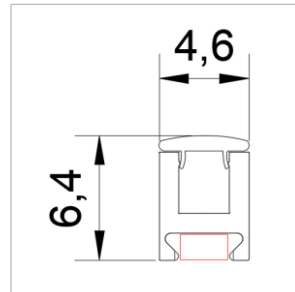

Magnet fixing